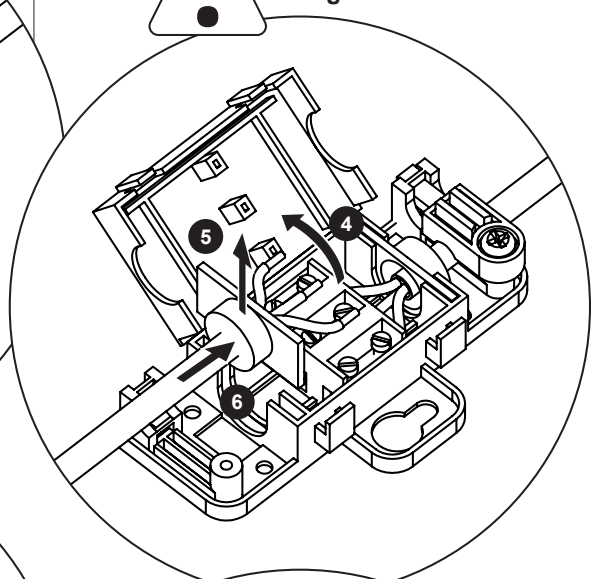

Verlichting

Handleiding hanglampen

LED01 • LED02 • LED03 • LED04 • LED05

1-3x

=

4-6x

=

1

➔
1424

5

8

Green and white = Red
Orange and white = White
Orange = Black

11

hotbath
Italian bathroomware

Nieuwlandparc 210
2952 DC Alblasterdam (NL)

hotbath.com
+31 (0) 70 399 42 31