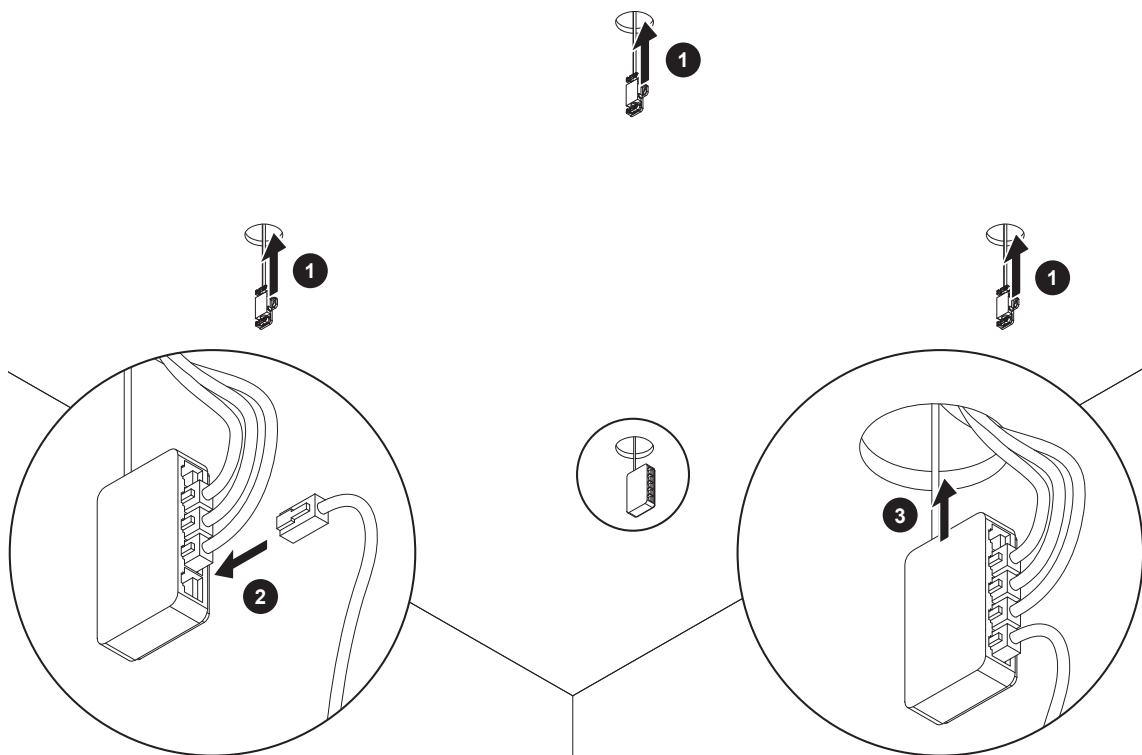

Verlichting

Handleiding hanglampen

LED01 • LED02 • LED03 • LED04 • LED05

1-3x

=

4-6x

=

1

➔
1424

5

8

Green and white = Red
Orange and white = White
Orange = Black

11

hotbath
Italian bathroomware

Nieuwlandparc 210
2952 DC Alblasterdam (NL)

hotbath.com
+31 (0) 70 399 42 31