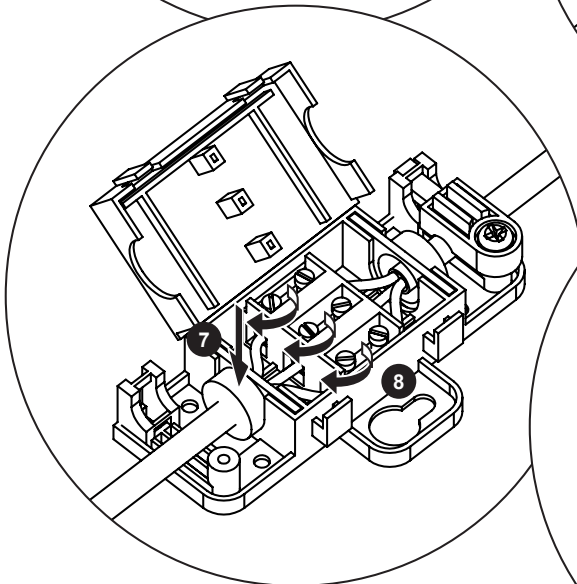

Verlichting

Handleiding hanglampen

LED01 • LED02 • LED03 • LED04 • LED05

1-3x

=

4-6x

=

1

➔
1424

5

8

Green and white = Red
Orange and white = White
Orange = Black

11

hotbath
Italian bathroomware

Nieuwlandparc 210
2952 DC Alblasterdam (NL)

hotbath.com
+31 (0) 70 399 42 31