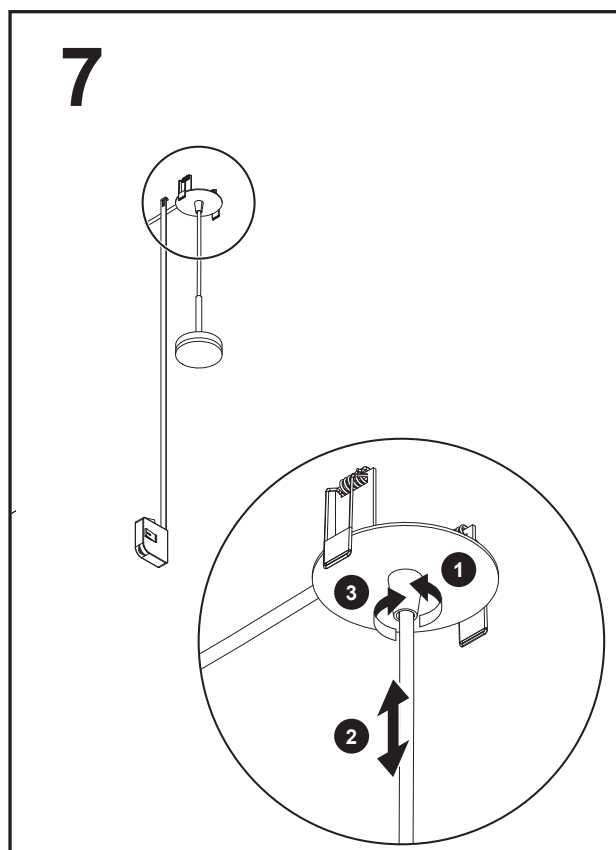

Verlichting

Handleiding hanglampen

LED01 • LED02 • LED03 • LED04 • LED05

1-3x

=

4-6x

=

1

➔
1424

5

8

Green and white = Red
Orange and white = White
Orange = Black

11

hotbath
Italian bathroomware

Nieuwlandparc 210
2952 DC Alblasterdam (NL)

hotbath.com
+31 (0) 70 399 42 31