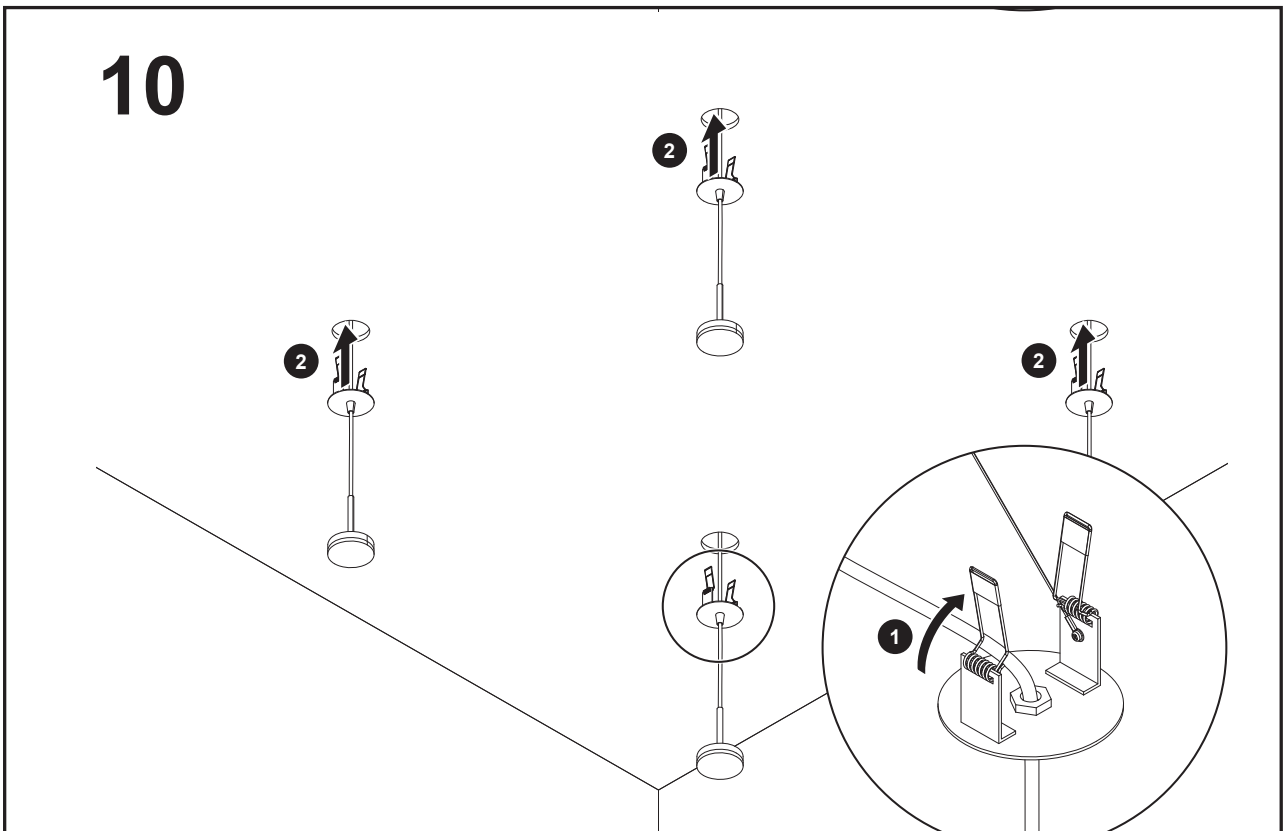

Verlichting

Handleiding hanglampen

LED01 • LED02 • LED03 • LED04 • LED05

1-3x

=

4-6x

=

1

➔
1424

5

8

Green and white = Red
Orange and white = White
Orange = Black

11

hotbath
Italian bathroomware

Nieuwlandparc 210
2952 DC Alblasterdam (NL)

hotbath.com
+31 (0) 70 399 42 31