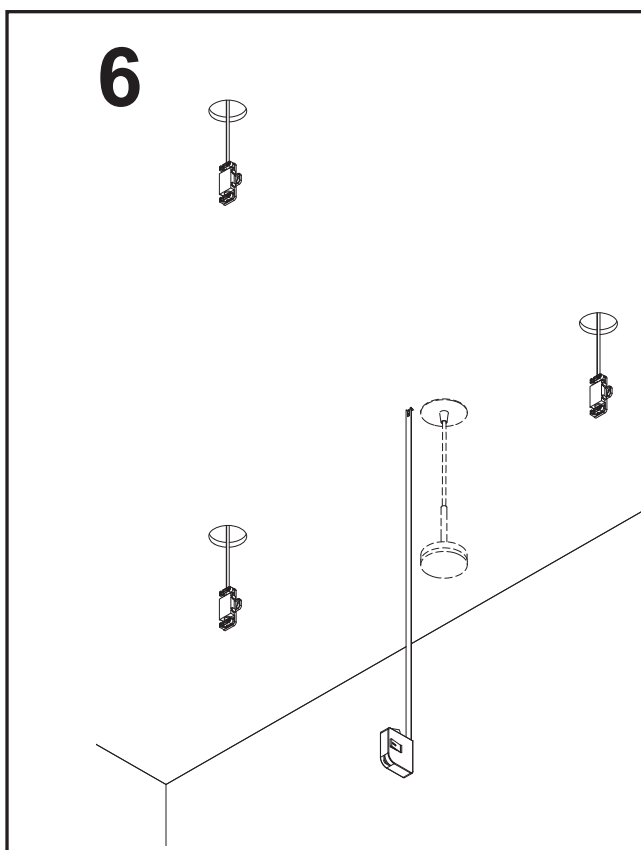

Verlichting

Handleiding hanglampen

LED01 • LED02 • LED03 • LED04 • LED05

1-3x

=

4-6x

=

1

➔
1424

5

8

Green and white = Red
Orange and white = White
Orange = Black

11

hotbath
Italian bathroomware

Nieuwlandparc 210
2952 DC Alblasterdam (NL)

hotbath.com
+31 (0) 70 399 42 31