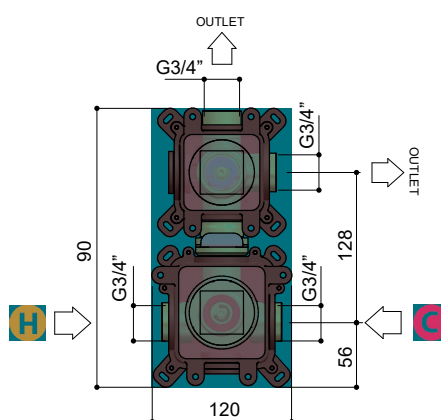

GT7009

hotbath
Italian bathroomware

HBCB7009

GT7009EXT...