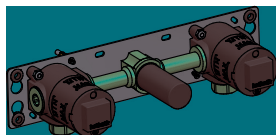

GT105T

hotbath
Italian bathroomware

HBCB105T

GT105TEXT...