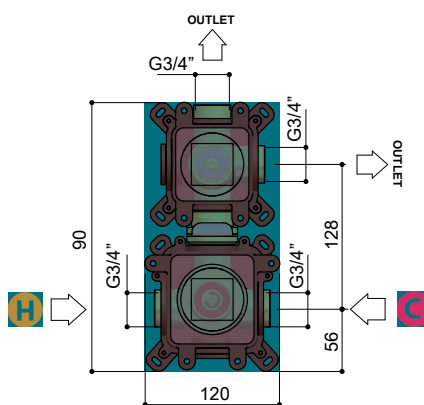

CB7009

hotbath
Italian bathroomware

HBCB7009

CB7009EXT